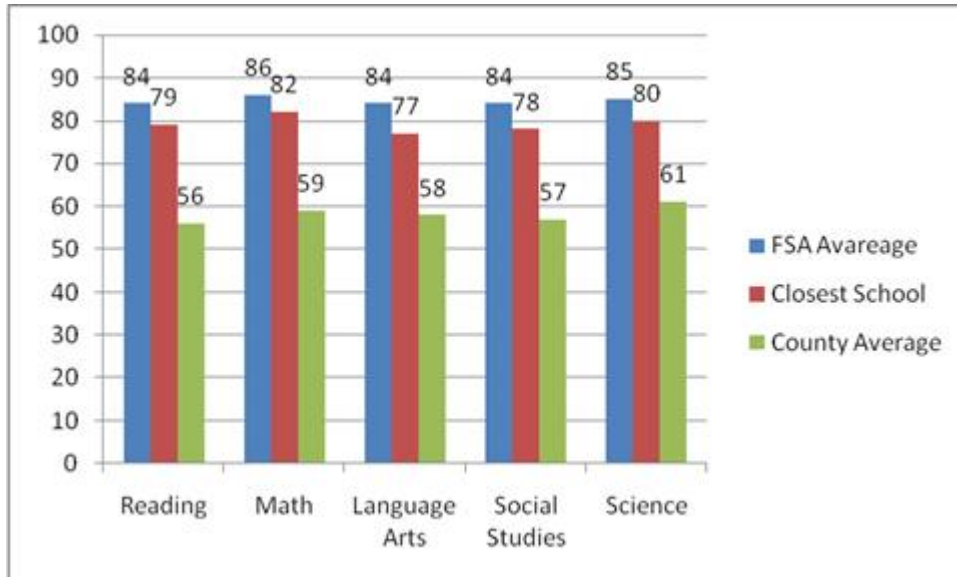

FSA 2008-2009 ITBS RESULTS

Reading -> 84 (4 points increase from last year)
Math -> 86 (3 points increase from last year)
Language Arts -> 84 (8 points increase from last year)
Social Studies -> 84 (5 points increase from last year)
Science -> 85 (4 points increase from last year)

FSA vs. OTHER SCHOOLS IN FULTON COUNTY

	Reading	Math	Language Arts	Social Studies	Science
FSA Average	84	86	84	84	85
Closest School	79 (River Trail & Amana)	82 (River Trail)	77 (River Trail & Webb Bridge)	78 (River Trail)	80 (River Trail)
County Average	56	59	58	57	61

Congratulations to all students, parents and staff members for this wonderful achievement.